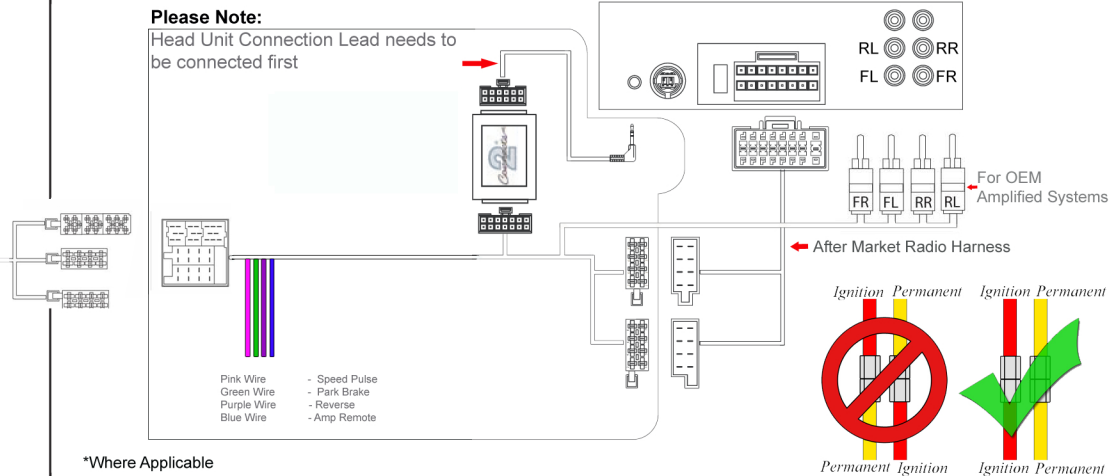

Installation Guide

Part No: CTSAD003.2 Audi Can-Bus Steering Wheel Control Interface

Vehicle Compatibility:

Vehicles fitted with Concert, Chorus Symphony Head Units.

ISO Connector

A3	2003>
A4	2001>
A6	2004>
TT	2003>

Steering Wheel Control Functions

* Note All Dates are guide lines only as specifications of vehicles change